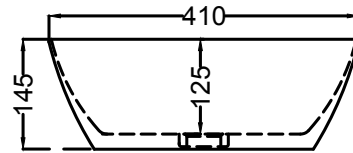

TOP VIEW

BOTTOM VIEW

SIDE VIEW

	Jaquar Group	
	Global Headquarters Plot No. 3, Sector- M-11, IMT Manesar Gurgaon, NCR - 122050, India E-mail : Sales: support@jaquar.com Customer Service : service@jaquar.com	
	ITEM CODE	STS-WHT-107905
	ITEM TYPE	TABLE TOP BASIN
ITEM SIZE	410X410x145 mm	
ALL DIMENSIONS ARE IN MM. (TOLERANCE ± 5 MM)		