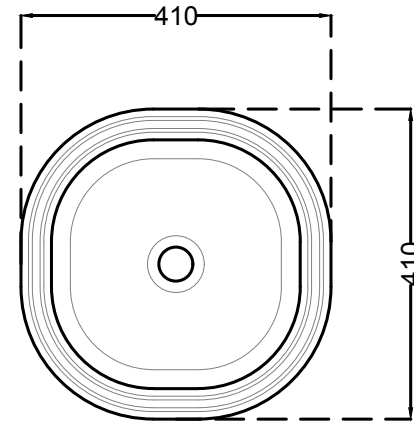

TOP VIEW

BOTTOM VIEW

SIDE VIEW

	Jaquar Group	
	Global Headquarters Plot No. 3, Sector- M-11, IMT Manesar Gurgaon, NCR - 122050, India E-mail : Sales: support@jaquar.com Customer Service : service@jaquar.com	
	ITEM CODE	STS-WHT-107905
	ITEM TYPE	TABLE TOP BASIN
ITEM SIZE	410X410x145 mm	
ALL DIMENSIONS ARE IN MM. (TOLERANCE ± 5 MM)		